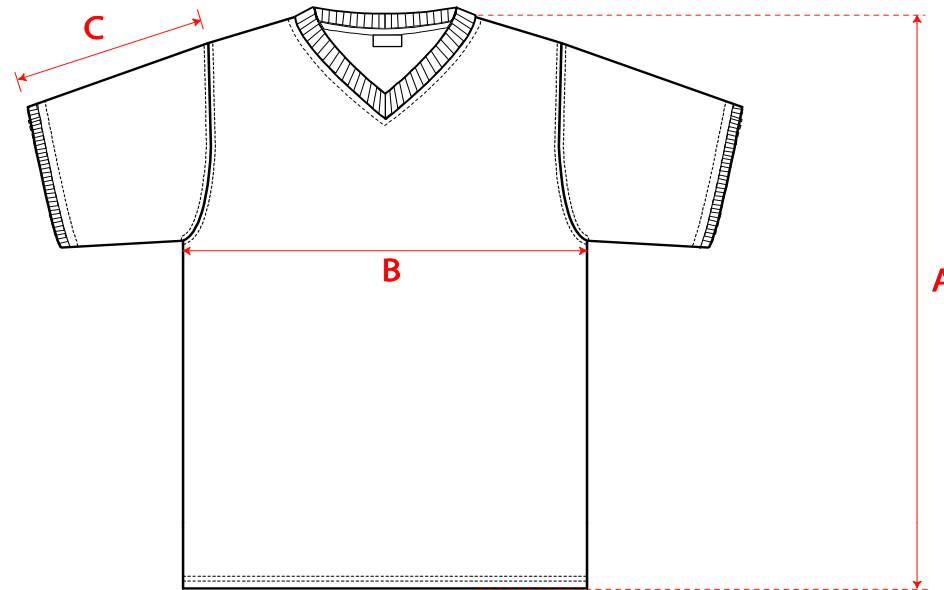

LEM1262

L&S T-shirt V-neck cot/elastic SS for her

Sizes (cm)	XS	S	M	L	XL	XXL	3XL	4XL	6XL
A Body length from HSP	-	66	68	70	72	74	-	-	-
B 1/2 Body width	-	39	41	43	45	47	-	-	-
C Sleeve length	-	11	12	13	14	15	-	-	-
<i>Tolerance +/-</i>	-	5%	5%	5%	5%	5%	-	-	-