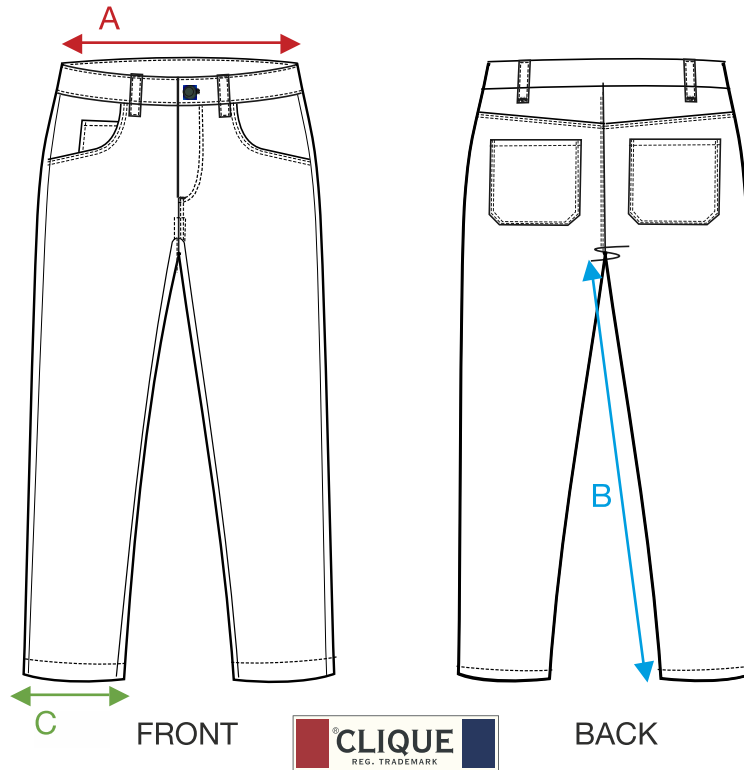

MEASUREMENT SHEET/SIZE SPEC

022040 5-POCKET STRETCH

MEASUREMENT IN CM	XS	S	M	L	XL	XXL	3XL	4XL	5XL
A - 1/2 WAIST	37	39	41	43	45,5	48,5	52	56	61
B - LEG INSEAM	81	82,5	85	86,5	89	91,5	91,5	91,5	91,5
C - 1/2 BOTTOM LEG	17,5	18	18,5	19	19,5	20	20,5	21	21,5

Sizing chart is in centimeters and sizing is subject to a market accepted tolerance. No rights may be derived from this sizing chart.

MEASUREMENT SCALE	XS	S	M	L	XL	XXL	3XL	4XL	5XL
EUROPEAN	44-46	46-48	48-50	50-52	52-54	54-56	56-58	58-60	60-62
US (IN INCHES)	W30" L31"	W31" L32"	W32" L33"	W34" L34"	W36" L35"	W38" L36"	W41" L36"	W44" L36"	W48" L36"