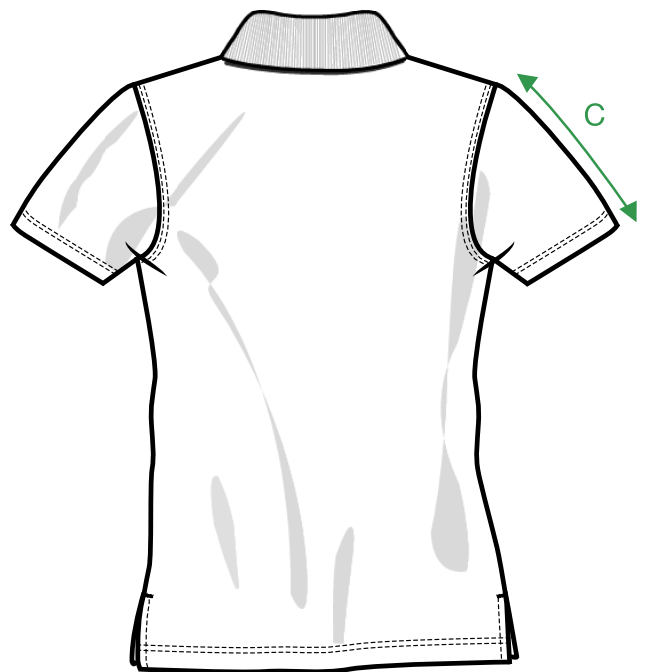

MEASUREMENT SHEET/SIZE SPEC

028243 SEATTLE LADIES

FRONT

BACK

MEASUREMENT IN CM	S/36	M/38	L/40	XL/42
A - BODYLENGTH FRONT HPS	63	65	67	70
B - 1/2 CHEST	45	48	52	57
C - SLEEVELENGTH	16	17	18	19

Sizing chart is in centimeters and sizing is subject to a market accepted tolerance. No rights may be derived from this sizing chart.