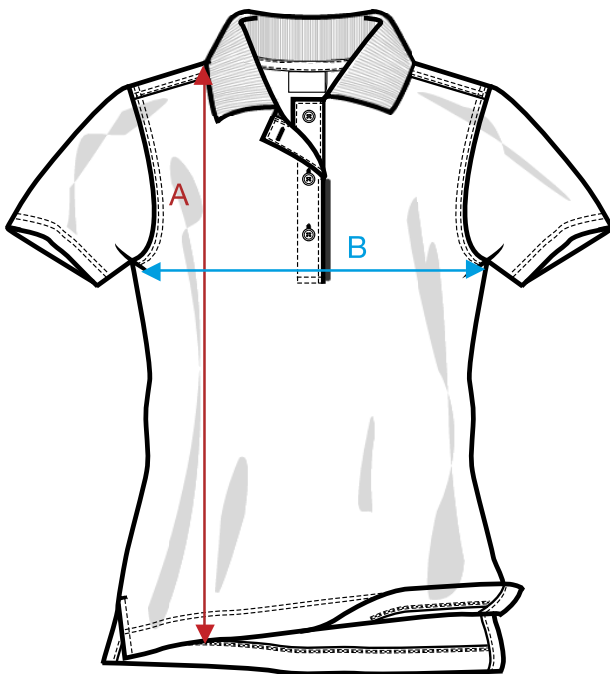

MEASUREMENT SHEET/SIZE SPEC

028243 SEATTLE LADIES

FRONT

BACK

MEASUREMENT IN CM	S/36	M/38	L/40	XL/42
A - BODYLENGTH FRONT HPS	63	65	67	70
B - 1/2 CHEST	45	48	52	57
C - SLEEVELENGTH	16	17	18	19

Sizing chart is in centimeters and sizing is subject to a market accepted tolerance. No rights may be derived from this sizing chart.