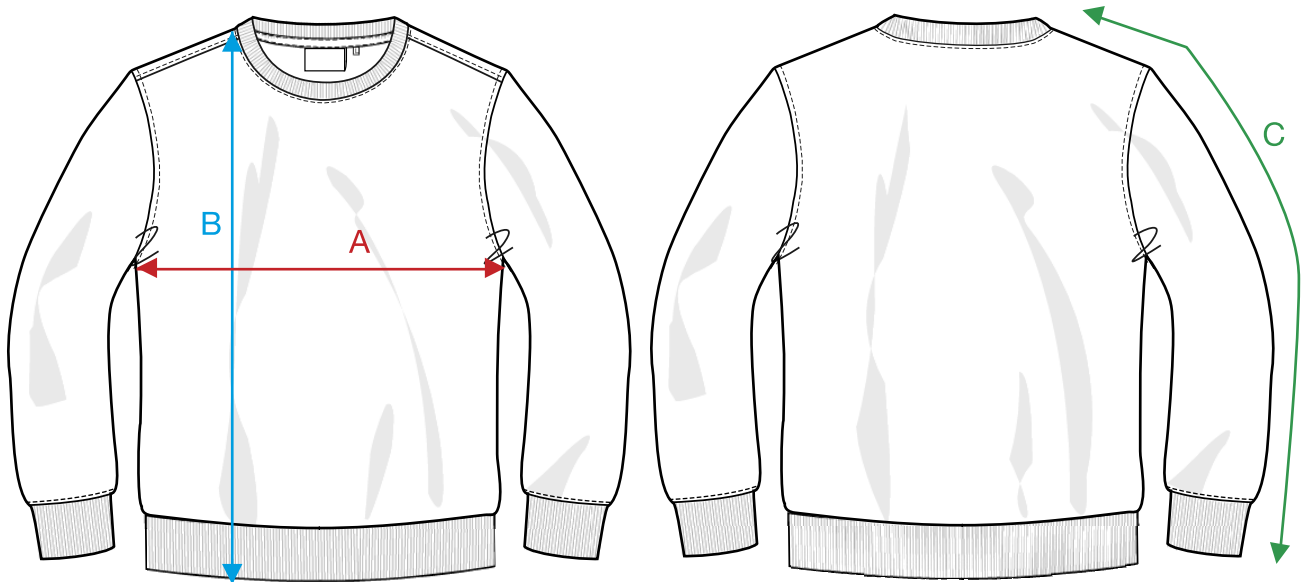

## MEASUREMENT SHEET/SIZE SPEC

021030 BASIC ROUNDNECK

FRONT

BACK

MEASUREMENT IN CM	XS	S	M	L	XL	XXL	3XL	4XL	5XL
A - 1/2 CHEST	46	50	54	59	64	69	75	81	87
B - BODYLENGTH FRONT HPS	64	67	70	73	76	79	82	85	88
C - SHOULDER + SLEEVELENGTH	75	77	79	81	83,5	86	88,5	90,5	92,5

Sizing chart is in centimeters and sizing is subject to a market accepted tolerance. No rights may be derived from this sizing chart.