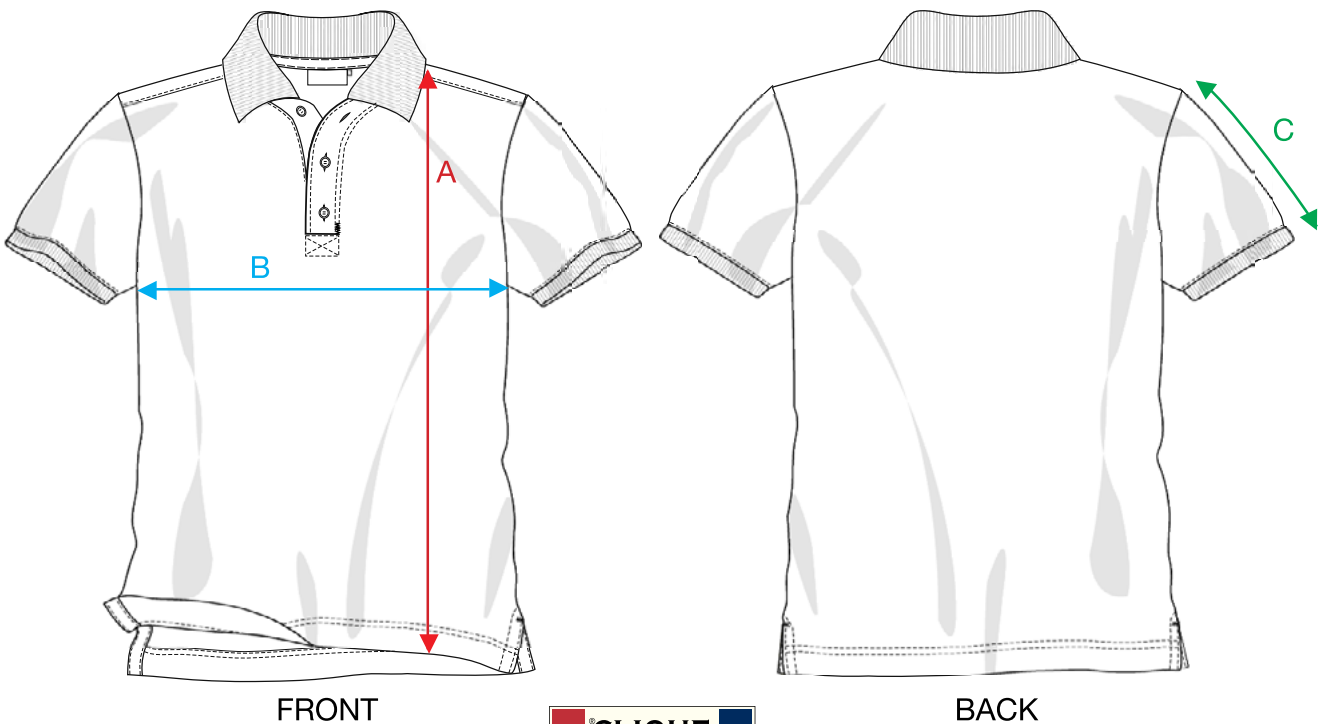

MEASUREMENT SHEET/SIZE SPEC

028230 BASIC POLO

MEASUREMENT IN CM	XS	S	M	L	XL	XXL	3XL	4XL
A - BODYLENGTH FRONT HPS	68	70	72	74	76	80	86	92
B - 1/2 CHEST	47	50	53	56	59	65	71	77
C - SLEEVELENGTH	20	20	20	20	20	22	24	26

Sizing chart is in centimeters and sizing is subject to a market accepted tolerance. No rights may be derived from this sizing chart.