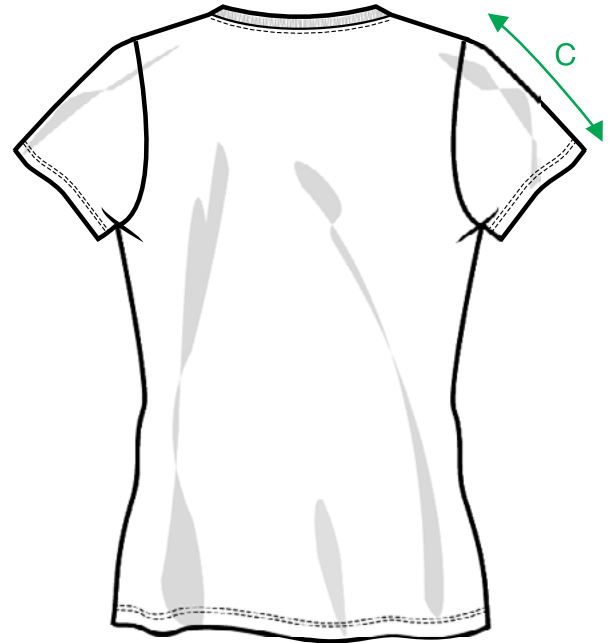

MEASUREMENT SHEET/SIZE SPEC

029317 CAROLINA S/S

FRONT

BACK

MEASUREMENT IN CM	S/36	M/38	L/40	XL/42	XXL/44	3XL/46
A - BODYLENGTH FRONT HPS	63	65	67	69	70	71
B - 1/2 CHEST	38	42	48	54	58	62
C - SLEEVELENGTH	15,5	16	16,5	17	17,5	18

Sizing chart is in centimeters and sizing is subject to a market accepted tolerance. No rights may be derived from this sizing chart.