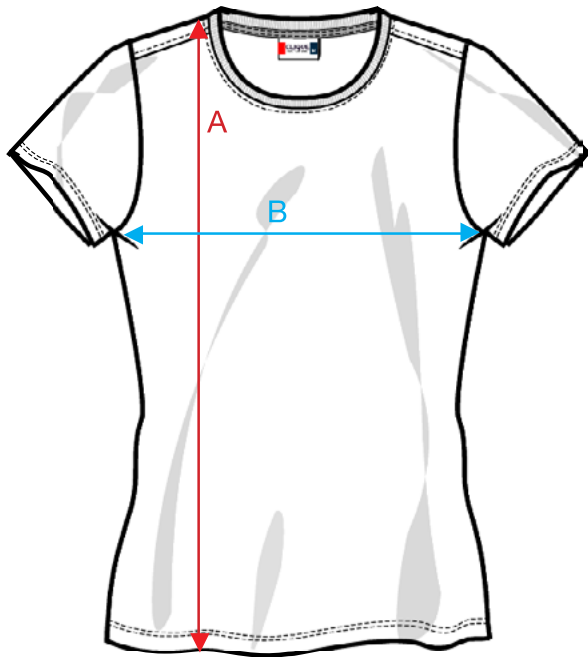

MEASUREMENT SHEET/SIZE SPEC

029317 CAROLINA S/S

FRONT

BACK

MEASUREMENT IN CM	S/36	M/38	L/40	XL/42	XXL/44	3XL/46
A - BODYLENGTH FRONT HPS	63	65	67	69	70	71
B - 1/2 CHEST	38	42	48	54	58	62
C - SLEEVELENGTH	15,5	16	16,5	17	17,5	18

Sizing chart is in centimeters and sizing is subject to a market accepted tolerance. No rights may be derived from this sizing chart.