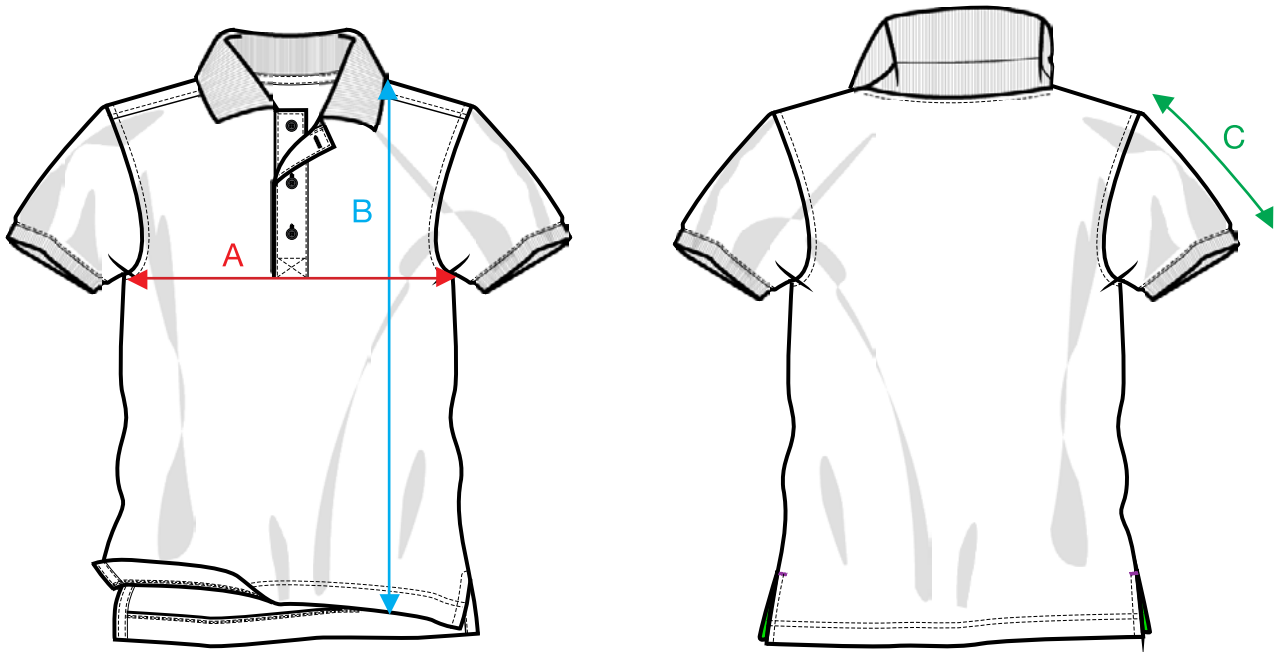

MEASUREMENT SHEET/SIZE SPEC

028240 STRETCH PREMIUM POLO

FRONT

BACK

MEASUREMENT IN CM	XS	S	M	L	XL	XXL	3XL	4XL
A - 1/2 CHEST	45	48	51	54	60	66	72	78
B - BODYLENGTH FRONT HPS	65	70	73	76	79	82	85	88
C - SLEEVELENGTH	19	20	21	22	23	24	25	26

Sizing chart is in centimeters and sizing is subject to a market accepted tolerance. No rights may be derived from this sizing chart.