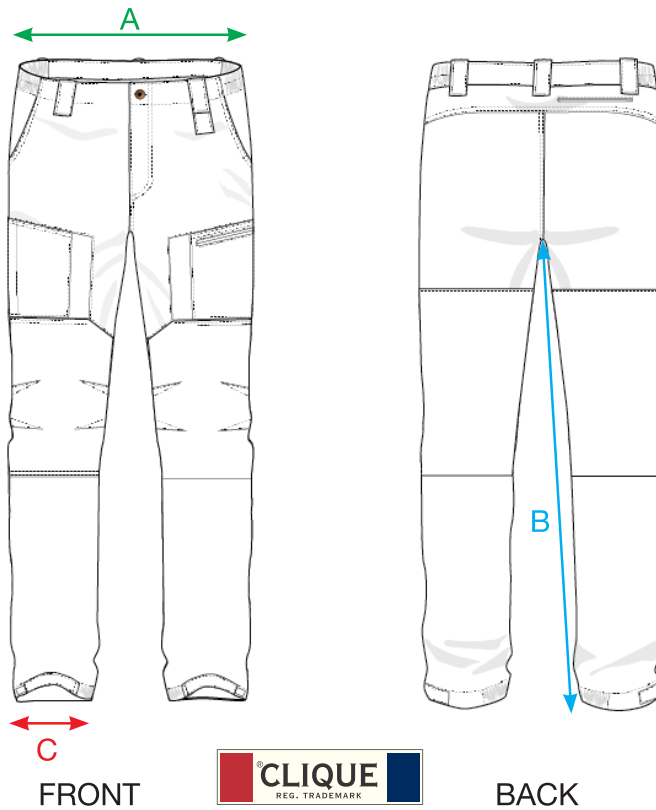

MEASUREMENT SHEET/SIZE SPEC

022047 KENAI LADY

MEASUREMENT IN CM	XS	S	M	L	XL	XXL
A - 1/2 WAIST RELAXED	31,5	34	37	40	44	48
B - LEG INSEAM	75	77	79	81	81	81
C - 1/2 BOTTOM LEG	17,5	18	18,5	19	19,5	20

Sizing chart is in centimeters and sizing is subject to a market accepted tolerance. No rights may be derived from this sizing chart.