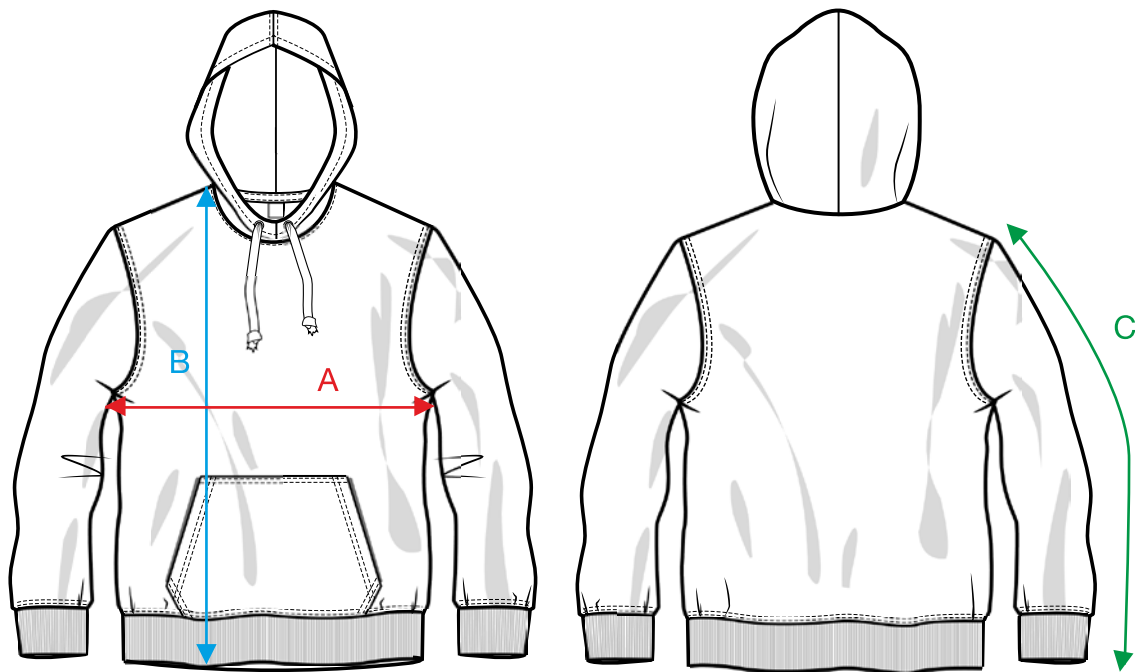

## MEASUREMENT SHEET/SIZE SPEC

021042 CLASSIC HOODY LADIES

FRONT

BACK

MEASUREMENT IN CM	XS/34	S/36	M/38	L/40	XL/42	XXL/44
A - 1/2 CHEST	44	47	50	54	58	62
B - BODYLENGTH FRONT HPS	61	63	65	67	69	71
C - SLEEVELENGTH	61	62,5	64	64	65	65

Sizing chart is in centimeters and sizing is subject to a market accepted tolerance. No rights may be derived from this sizing chart.