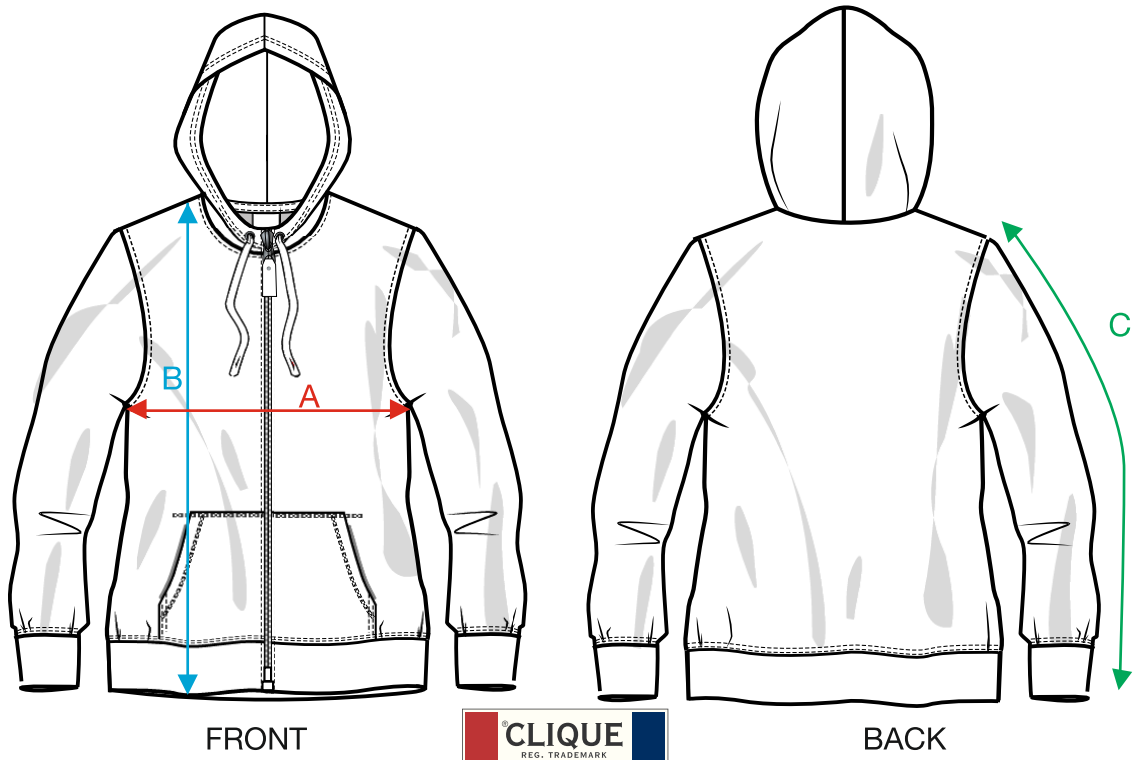

MEASUREMENT SHEET/SIZE SPEC

021045 CLASSIC HOODY FULL ZIP LADIES

MEASUREMENT IN CM	XS/34	S/36	M/38	L/40	XL/42	XXL/44
A - 1/2 CHEST	44	47	50	54	58	62
B - BODYLENGTH FRONT HPS	61	63	65	67	69	71
C - SLEEVELENGTH	61	62,5	64	64	65	65

Sizing chart is in centimeters and sizing is subject to a market accepted tolerance. No rights may be derived from this sizing chart.