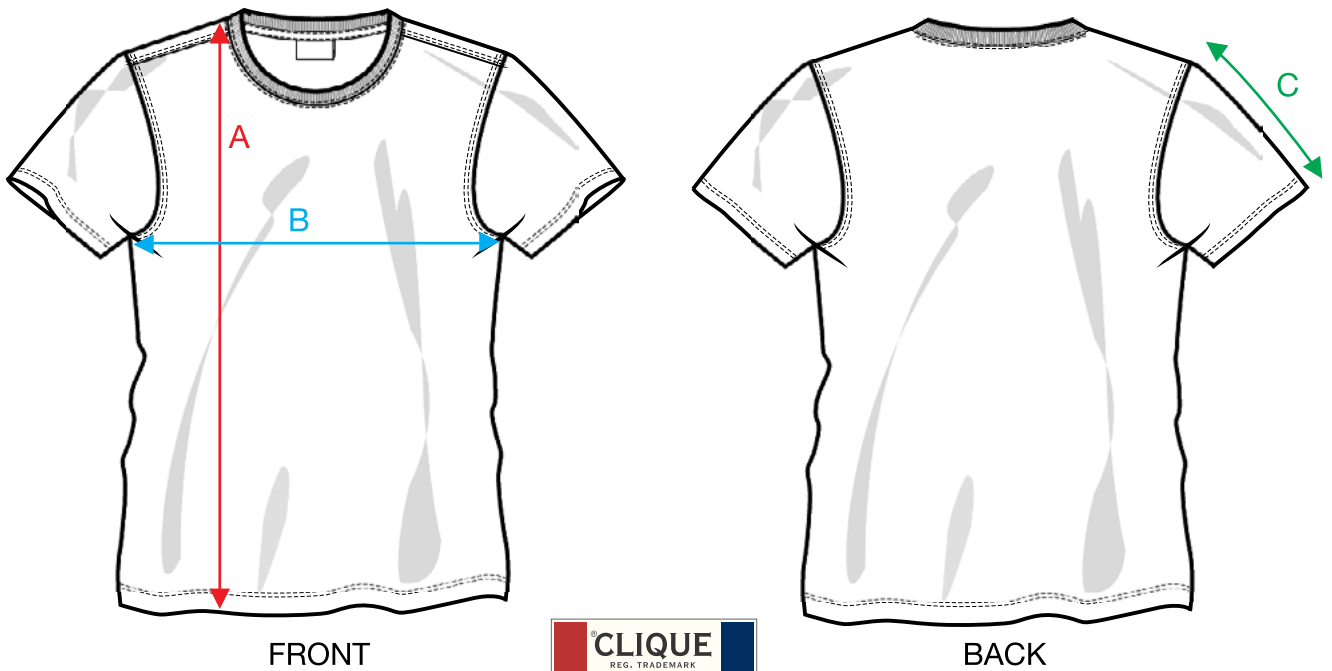

MEASUREMENT SHEET/SIZE SPEC

029031 BASIC-T LADIES

MEASUREMENT IN CM	XS/34	S/36	M/38	L/40	XL/42	XXL/44
A - BODYLENGTH FRONT HPS	60	62	64	66	68	70
B - 1/2 CHEST	41	44	47	51	55	60
C - SLEEVELENGTH	15	16	17	18	19	20

Sizing chart is in centimeters and sizing is subject to a market accepted tolerance. No rights may be derived from this sizing chart.