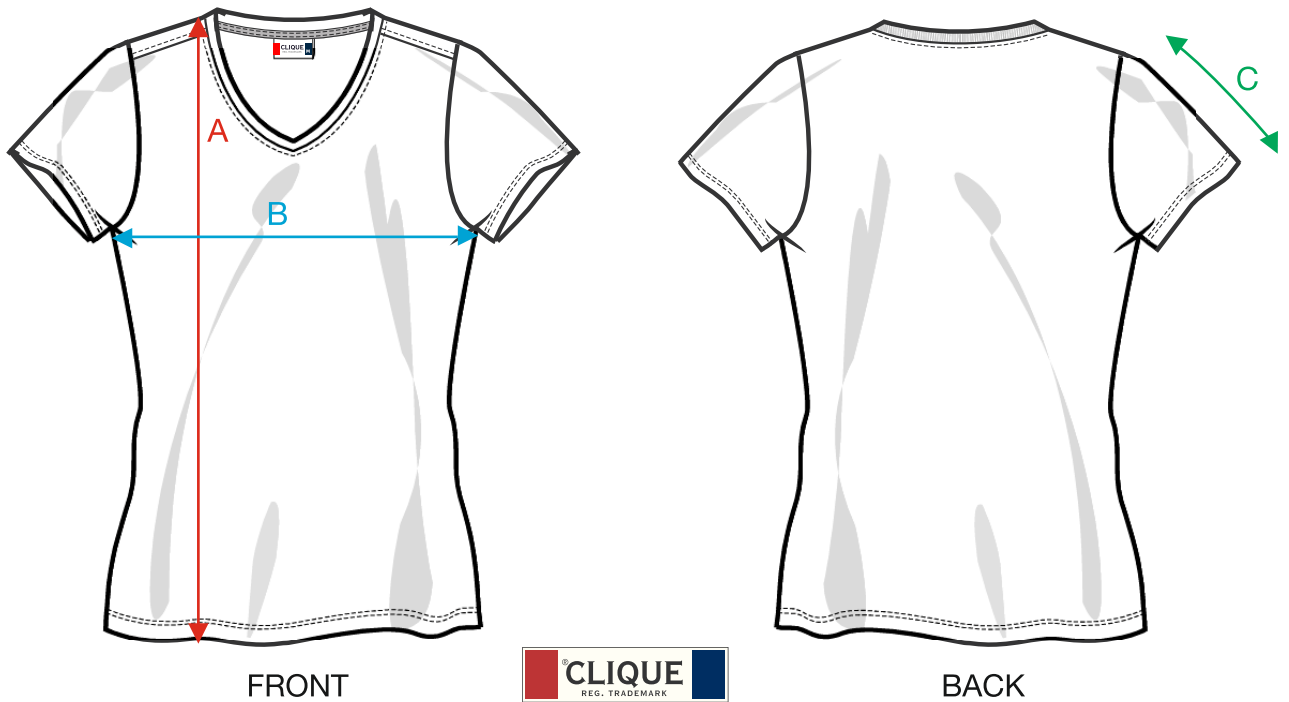

MEASUREMENT SHEET/SIZE SPEC

029318 ARDEN

MEASUREMENT IN CM	S/36	M/38	L/40	XL/42
A - BODYLENGTH FRONT HPS	63	65	67	69
B - 1/2 CHEST	38	42	48	54
C - SLEEVE LENGTH	15,5	16	16,5	17

Sizing chart is in centimeters and sizing is subject to a market accepted tolerance. No rights may be derived from this sizing chart.