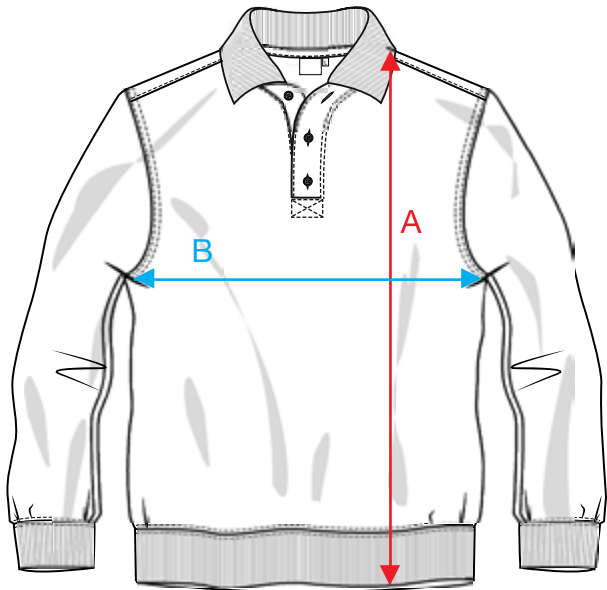

## MEASUREMENT SHEET/SIZE SPEC

021032 BASIC POLO SWEATER

FRONT

BACK

MEASUREMENT IN CM	XS	S	M	L	XL	XXL	3XL	4XL	5XL
A - BODYLENGTH FRONT HPS	64	67	70	73	76	79	82	85	88
B - 1/2 CHEST WIDTH	46	50	54	59	64	69	75	81	87
C - SHOULDER + SLEEVELENGTH	77	79	81	83	85,5	88	90,5	92,5	94,5