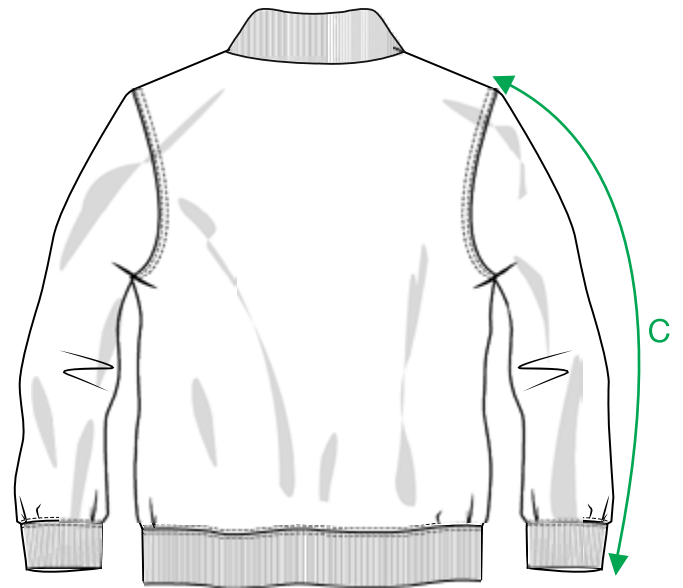

## MEASUREMENT SHEET/SIZE SPEC

021032 BASIC POLO SWEATER

FRONT

BACK

MEASUREMENT IN CM	XS	S	M	L	XL	XXL	3XL	4XL	5XL
A - BODYLENGTH FRONT HPS	64	67	70	73	76	79	82	85	88
B - 1/2 CHEST WIDTH	46	50	54	59	64	69	75	81	87
C - SHOULDER + SLEEVELENGTH	77	79	81	83	85,5	88	90,5	92,5	94,5