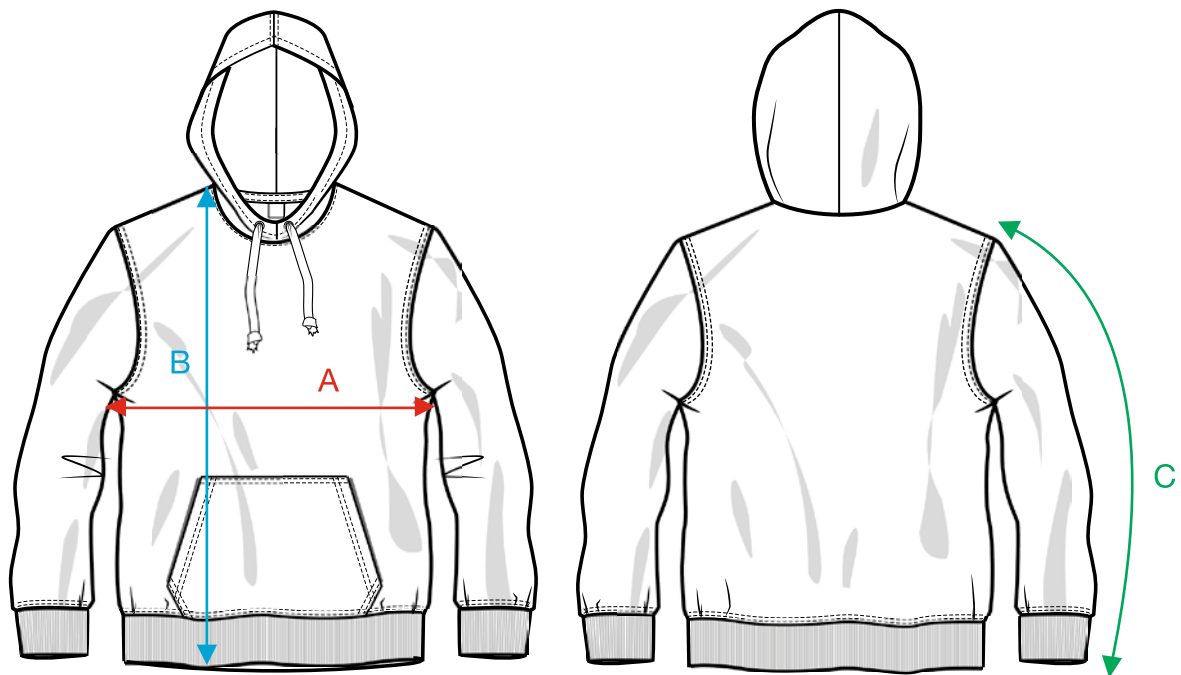

MEASUREMENT SHEET/SIZE SPEC

021041 CLASSIC HOODY

FRONT

BACK

MEASUREMENT IN CM	XS	S	M	L	XL	XXL	3XL	4XL	5XL
A - 1/2 CHEST	45	50	54	59	64	69	75	81	87
B - BODYLENGTH FRONT HPS	66	69	72	75	78	80	82	84	86
C - SHOULDER + SLEEVELENGTH	64	65,5	67	69	69	70	70	71	71

Sizing chart is in centimeters and sizing is subject to a market accepted tolerance. No rights may be derived from this sizing chart.