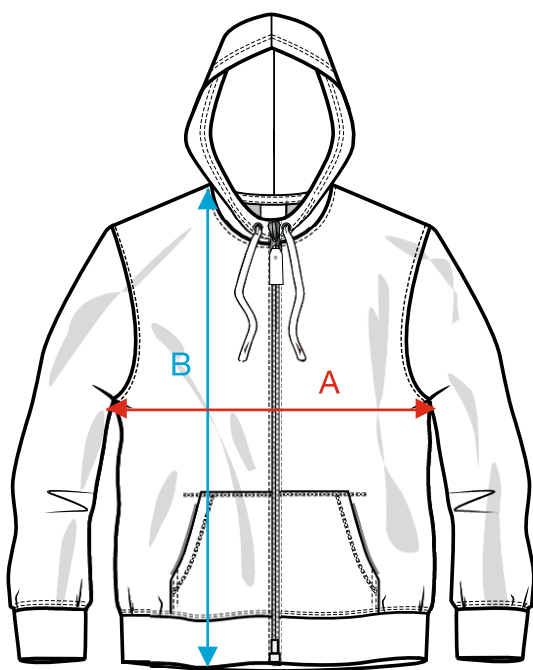

MEASUREMENT SHEET/SIZE SPEC

021044 CLASSIC HOODY FULL ZIP

FRONT

BACK

MEASUREMENT IN CM	XS	S	M	L	XL	XXL	3XL	4XL	5XL
A - 1/2 CHEST	45	50	54	59	64	69	75	81	87
B - BODYLENGTH FRONT HPS	66	69	72	75	78	80	82	84	86
C - SLEEVELENGTH	64	65,5	67	69	69	70	70	71	71

Sizing chart is in centimeters and sizing is subject to a market accepted tolerance. No rights may be derived from this sizing chart.