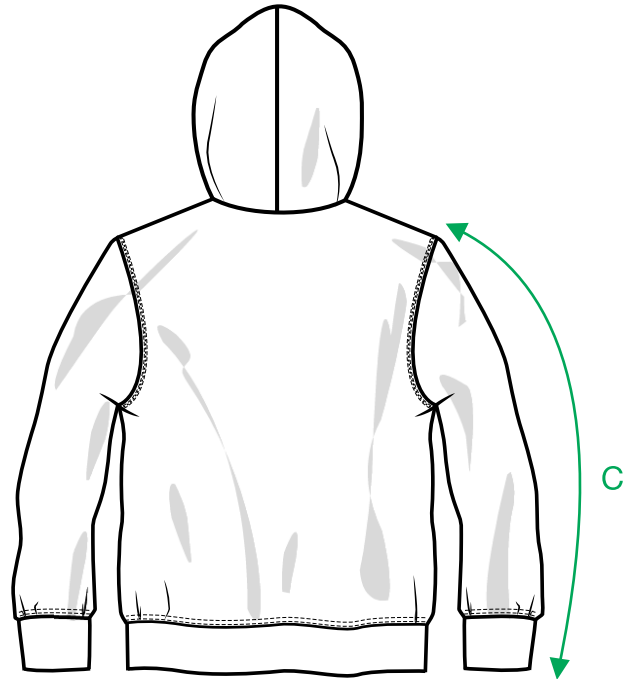

MEASUREMENT SHEET/SIZE SPEC

021044 CLASSIC HOODY FULL ZIP

FRONT

BACK

MEASUREMENT IN CM	XS	S	M	L	XL	XXL	3XL	4XL	5XL
A - 1/2 CHEST	45	50	54	59	64	69	75	81	87
B - BODYLENGTH FRONT HPS	66	69	72	75	78	80	82	84	86
C - SLEEVELENGTH	64	65,5	67	69	69	70	70	71	71

Sizing chart is in centimeters and sizing is subject to a market accepted tolerance. No rights may be derived from this sizing chart.