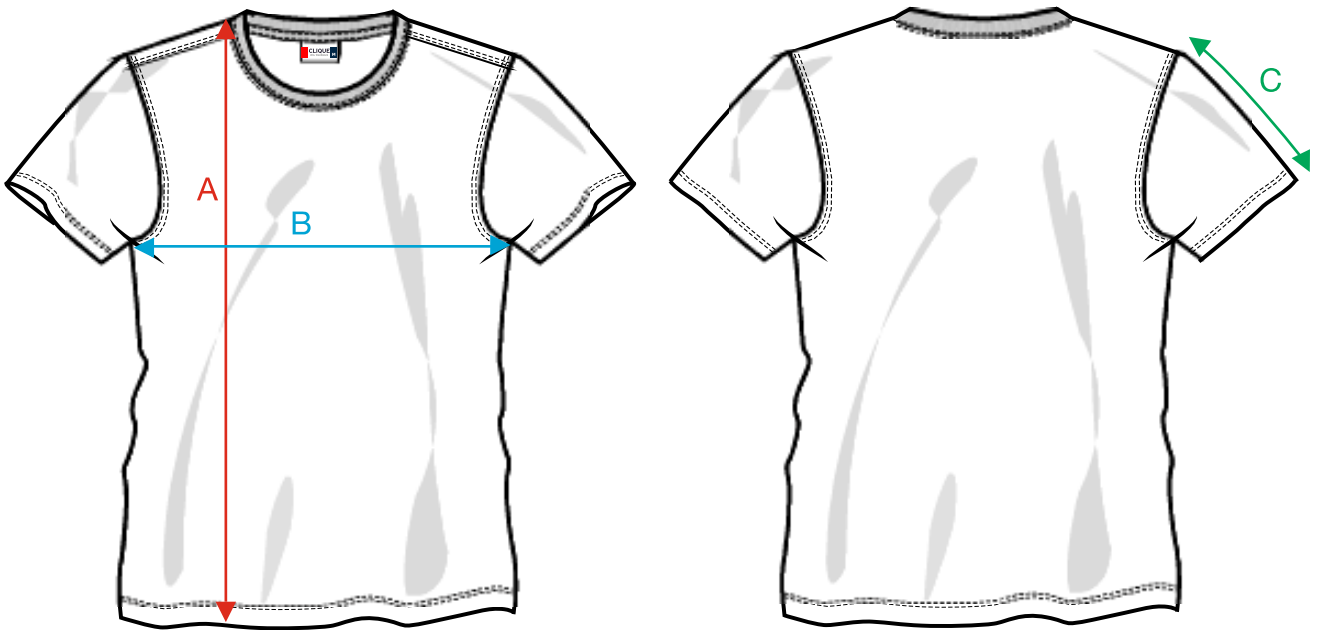

MEASUREMENT SHEET/SIZE SPEC

029344 STRETCH-T

FRONT

BACK

MEASUREMENT IN CM	S	M	L	XL	XXL
A - BODYLENGTH FRONT HPS	66	68	71	74	77
B - 1/2 CHEST	42	46	50	54	58
C - SLEEVE LENGTH	17	18	19	20	21

Sizing chart is in centimeters and sizing is subject to a market accepted tolerance. No rights may be derived from this sizing chart.