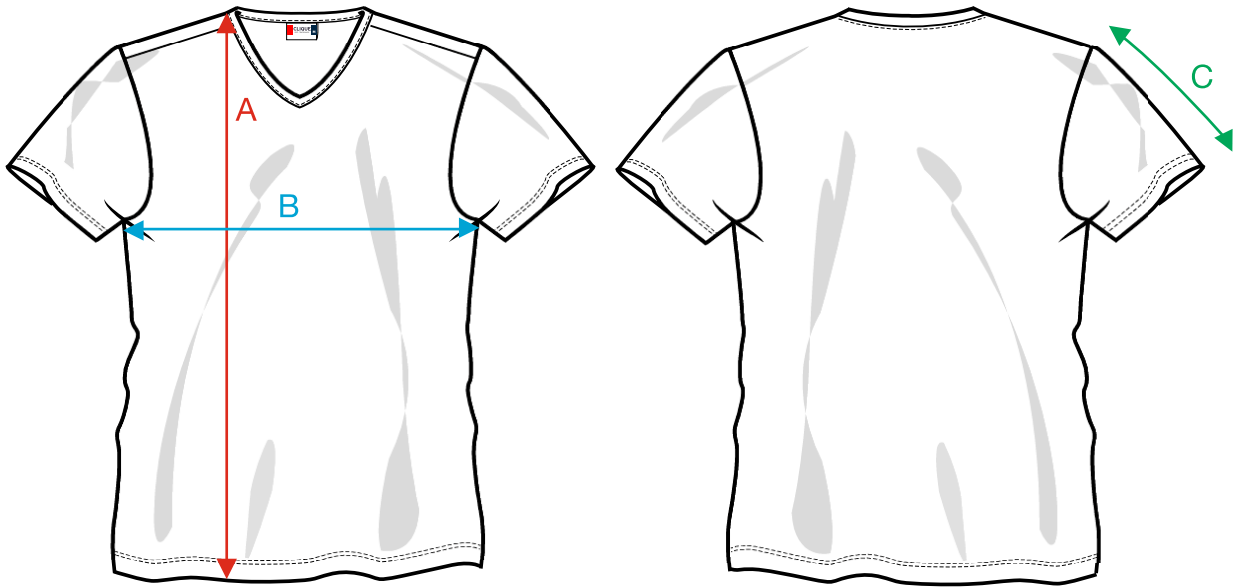

MEASUREMENT SHEET/SIZE SPEC

029331 FASHION-T V-NECK

FRONT

BACK

MEASUREMENT IN CM	XS	S	M	L	XL	XXL	3XL	4XL
A - BODYLENGTH FRONT HPS	66	69	72	75	78	80	82	84
B - 1/2 CHEST	41	45	49	53	57	61	65	69
C - SLEEVELENGTH	19	19,5	20	20,5	21	21,5	22	22,5

Sizing chart is in centimeters and sizing is subject to a market accepted tolerance. No rights may be derived from this sizing chart.