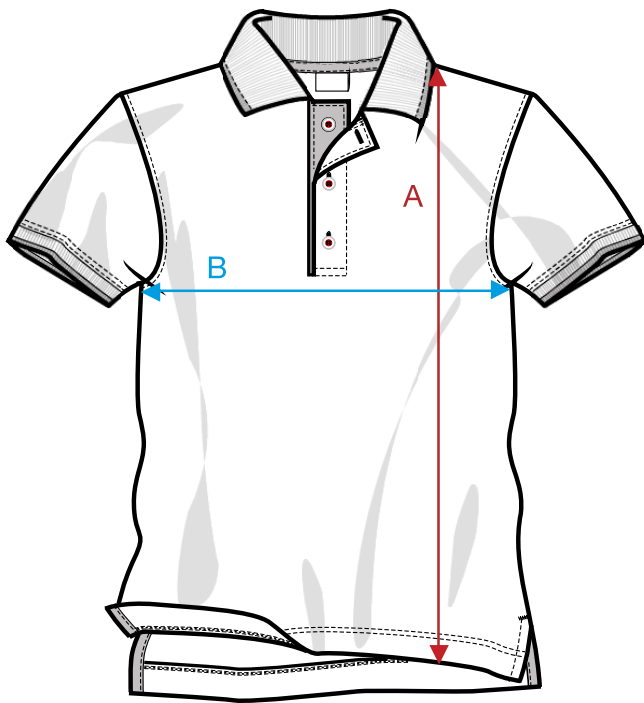

## MEASUREMENT SHEET/SIZE SPEC

028242 SEATTLE

FRONT

BACK

| MEASUREMENT IN CM        | S    | M    | L    | XL   | XXL  |
|--------------------------|------|------|------|------|------|
| A - BODYLENGTH FRONT HPS | 70   | 72   | 74   | 77   | 80   |
| B - 1/2 CHEST            | 48   | 51   | 55   | 59   | 64   |
| C - SLEEVELENGTH         | 19,5 | 20,5 | 21,5 | 22,5 | 23,5 |

Sizing chart is in centimeters and sizing is subject to a market accepted tolerance. No rights may be derived from this sizing chart.