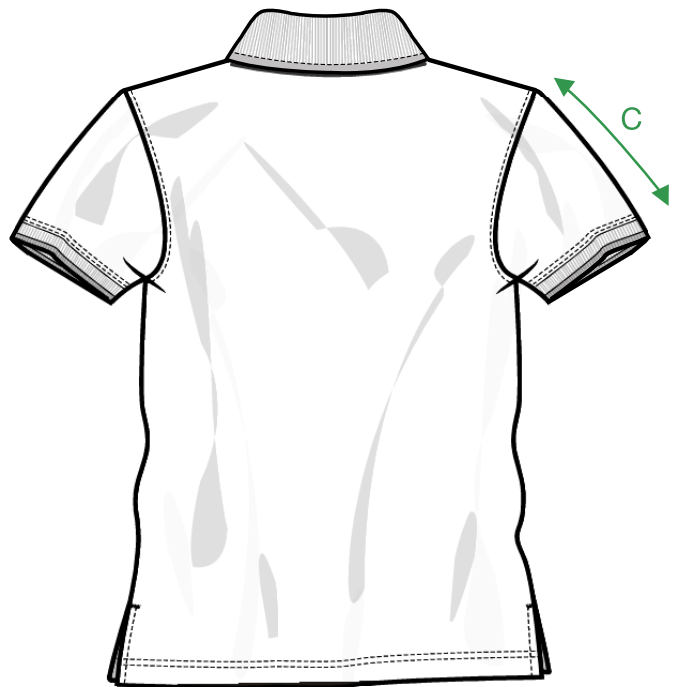

## MEASUREMENT SHEET/SIZE SPEC

028242 SEATTLE

FRONT

BACK

| MEASUREMENT IN CM        | S    | M    | L    | XL   | XXL  |
|--------------------------|------|------|------|------|------|
| A - BODYLENGTH FRONT HPS | 70   | 72   | 74   | 77   | 80   |
| B - 1/2 CHEST            | 48   | 51   | 55   | 59   | 64   |
| C - SLEEVELENGTH         | 19,5 | 20,5 | 21,5 | 22,5 | 23,5 |

Sizing chart is in centimeters and sizing is subject to a market accepted tolerance. No rights may be derived from this sizing chart.