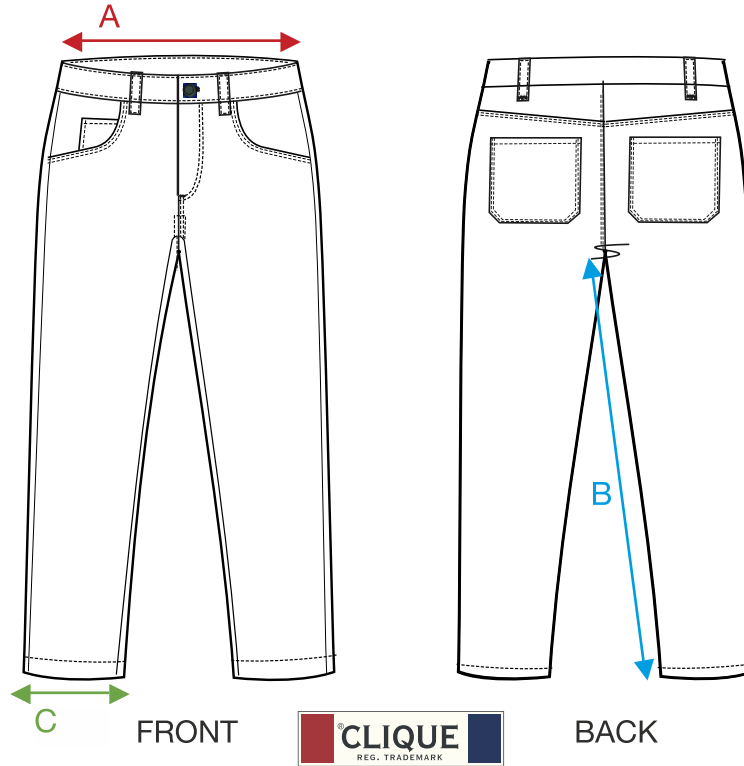

MEASUREMENT SHEET/SIZE SPEC

022041 5-POCKET STRETCH LADIES

MEASUREMENT IN CM	S	M	L	XL	XXL	3XL
A - 1/2 WAIST	35,5	38	40,5	43	46	49,5
B - LEG INSEAM	76,5	79	81,5	81,5	81,5	81,5
C - 1/2 BOTTOM LEG	14	14,5	15	15,5	16	16,5

Sizing chart is in centimeters and sizing is subject to a market accepted tolerance. No rights may be derived from this sizing chart.

MEASUREMENT SCALE	S/36	M/38	L/40	XL/42	XXL/44	3XL/46
EUROPEAN	34-36	36-38	38-40	40-42	42-44	44-46
US (IN INCHES)	W28" L30"	W30" L31"	W32" L32"	W34" L33"	W36" L33"	W39" L33"