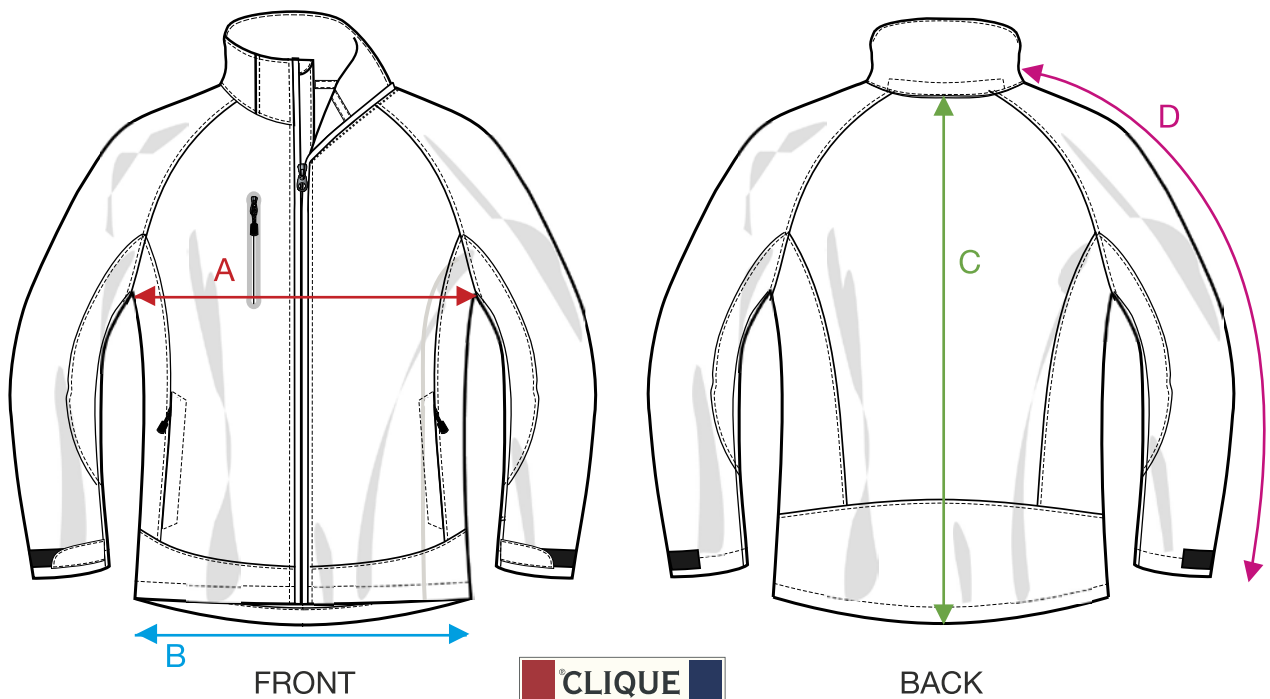

MEASUREMENT SHEET/SIZE SPEC

020928 MILFORD JACKET LADIES

MEASUREMENT IN CM	S/36	M/38	L/40	XL/42	XXL/44
A - 1/2 CHEST	49	53	57	61	67
B - 1/2 BOTTOM	51	55	59	63	69
C - BODYLENGTH BACK	66	68	70	72	74
D - SHOULDER + SLEEVELENGTH	74	75,5	77	78,5	80

Sizing chart is in centimeters and sizing is subject to a market accepted tolerance. No rights may be derived from this sizing chart.