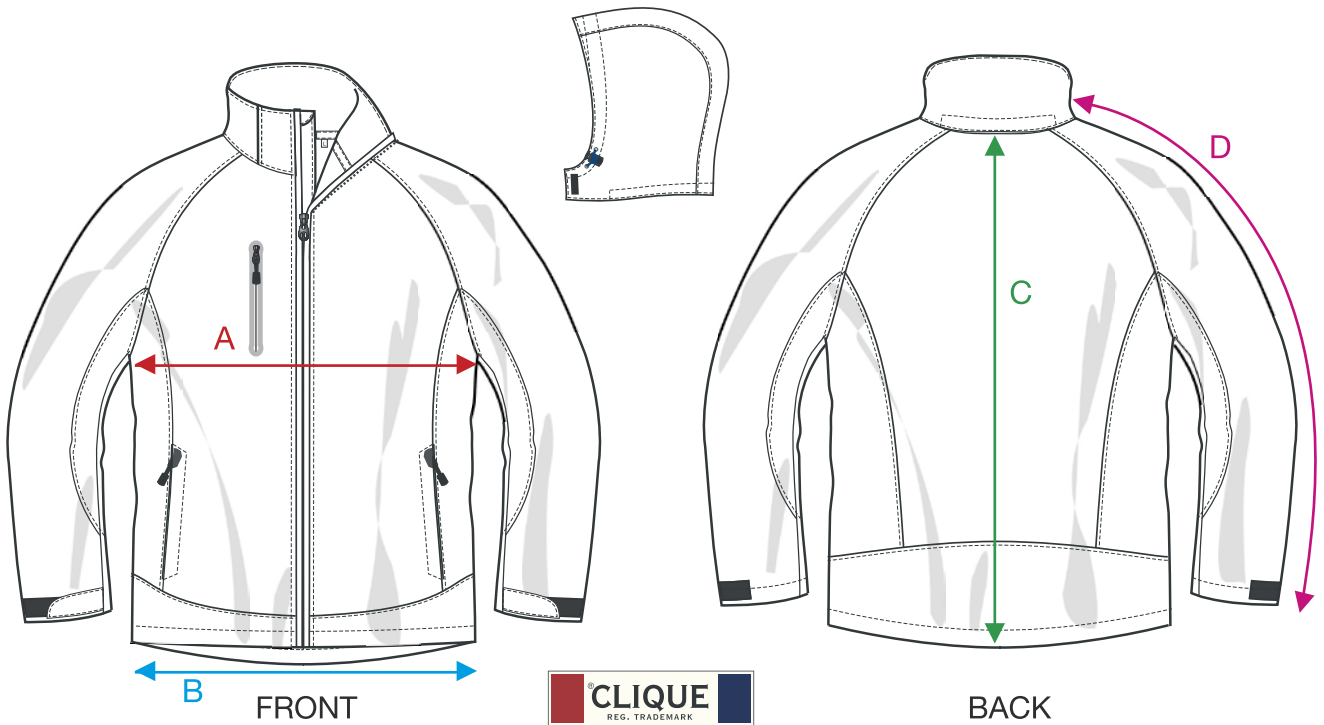

MEASUREMENT SHEET/SIZE SPEC

020927 MILFORD JACKET

MEASUREMENT IN CM	XS	S	M	L	XL	XXL	3XL
A - 1/2 CHEST	48	52	56	60	64	70	76
B - 1/2 BOTTOM	45	49	53	57	61	67	73
C - BODYLENGTH BACK	67	70	73	76	79	82	84
D - SHOULDER + SLEEVELENGTH	78,5	80,5	82,5	84,5	86,5	88,5	90,5

Sizing chart is in centimeters and sizing is subject to a market accepted tolerance. No rights may be derived from this sizing chart.